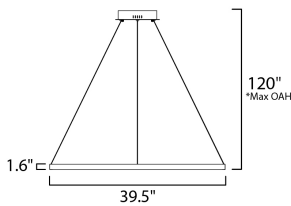

MEASUREMENTS

DIMENSION : 39.5" L x 39.5" W x 1.5" H
 MAX OAH : 118" OAH
 CANOPY : 10" W x 2" H x 10" L
 HANGING WEIGHT : 6.16 lb

LAMPING

INPUT VOLTAGE : 120V
 LUMENS : 3,800 Rated (2,200 Del.)
 BULB : 1 x 41W LED PCB Integrated , 41W Total
 BULB INCLUDED : (Integrated)
 DIMMABLE : Dimmable W/ WIZ compatible device or app
 CRI : 90 CRI
 COLOR_TEMP : 2700-6000K